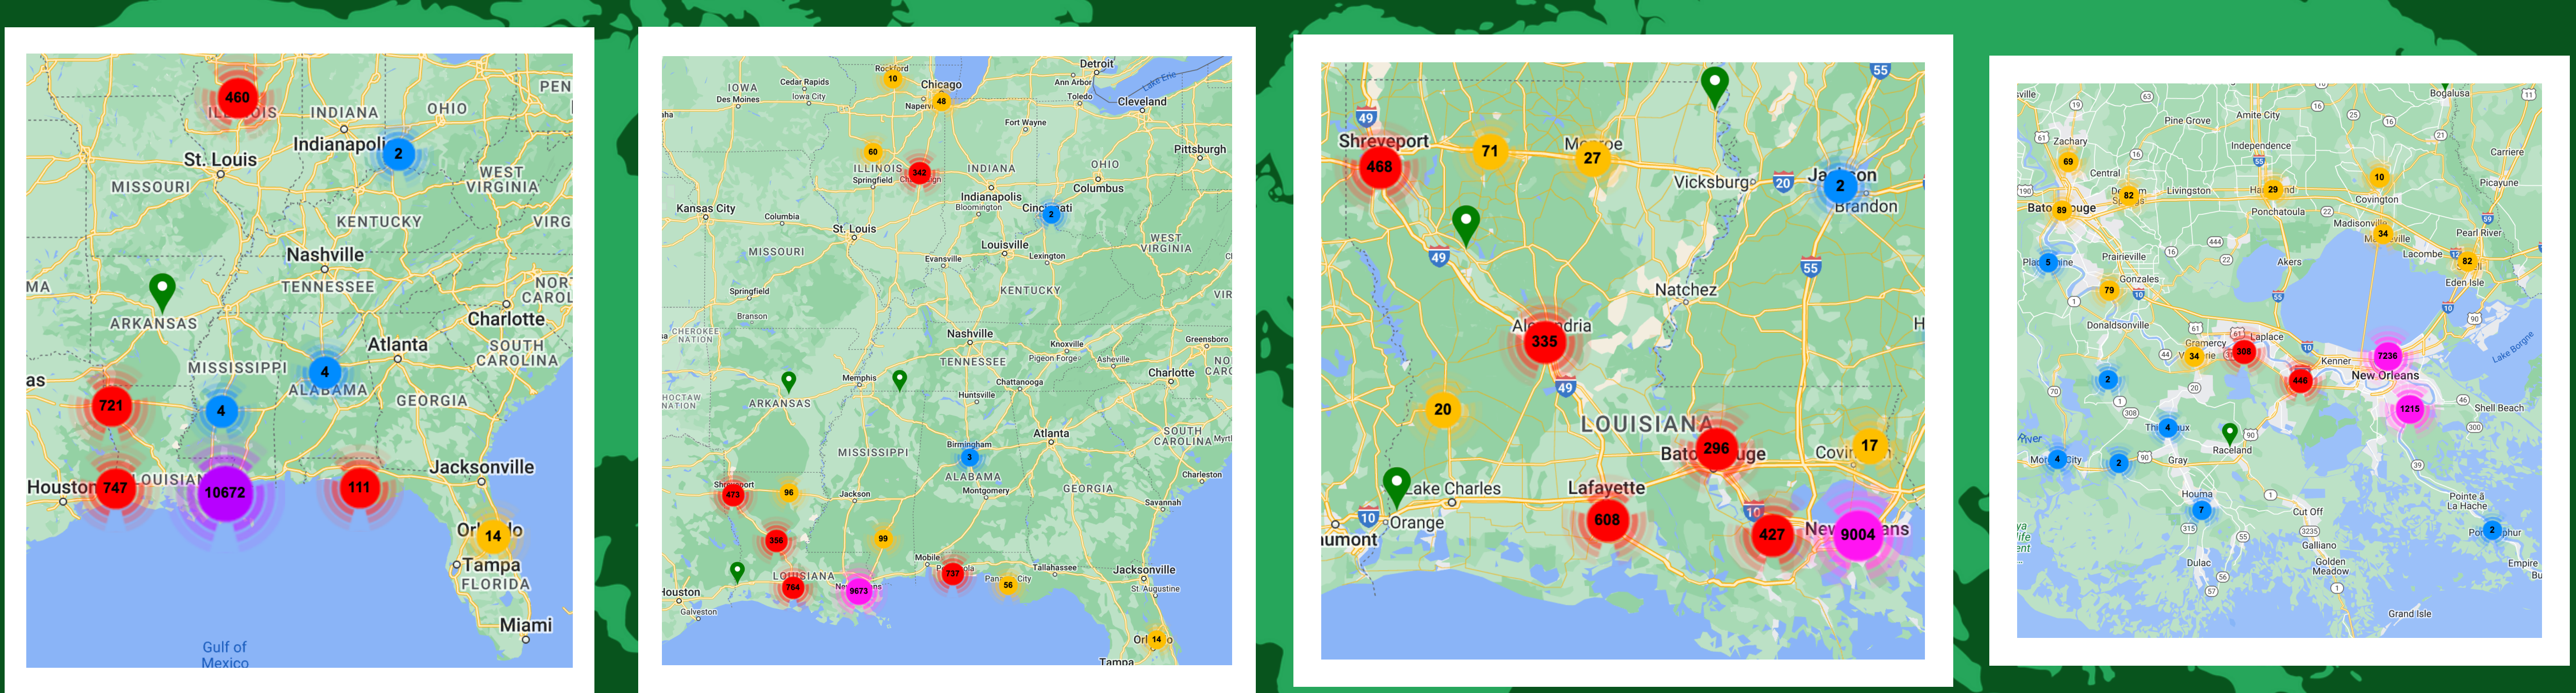

Contact STEM NOLA
(504) 391-0730
info@stemnola.com

9 years going strong!

125,000+ K-12 Students
20,000 Families
1,500 College Students
4,500 Community & Professional Volunteers