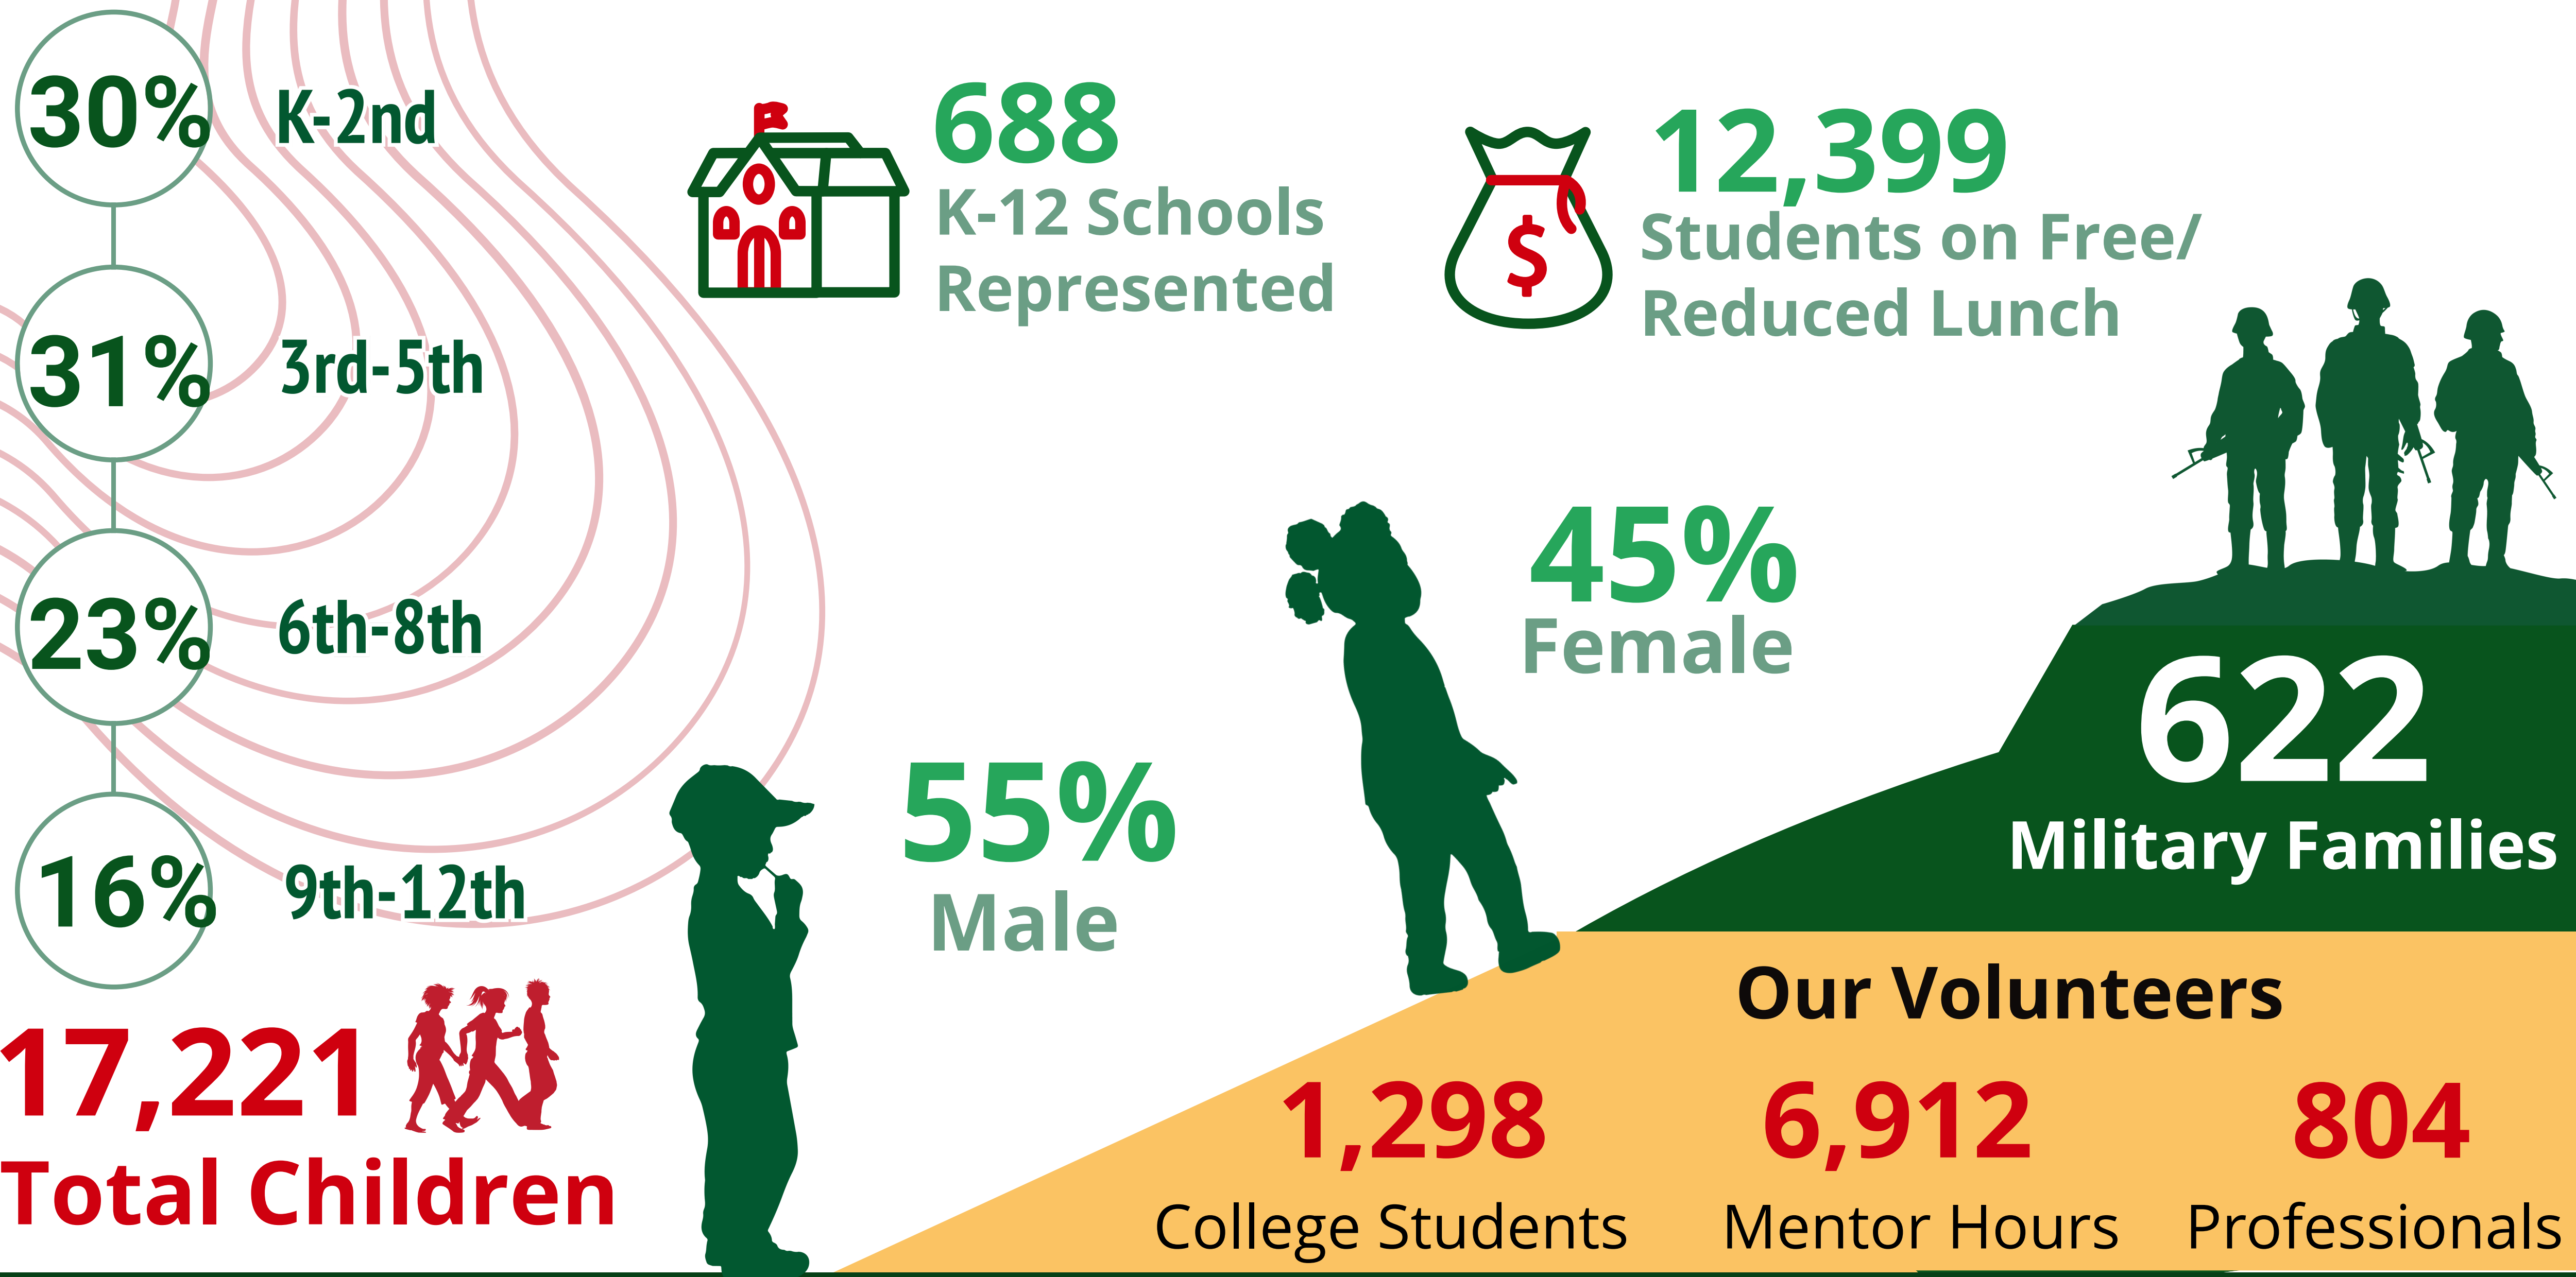

# 2022 Cumulative Impact

This infographic measures our overall impact on K-12th grade students we engaged in Louisiana and across the country from January through December 2022. Students were engaged in hands-on STEM events such as virtual and in-person STEM Saturdays, STEM Summer Camps, In-School events, After-School Programs as well as other special projects.

## Participation Across Zipcodes

**Contact STEM NOLA**  
 (504) 391-0730  
 info@stemnola.com

**9 years going strong!**

**125,000+ K-12 Students**  
**20,000 Families**  
**1,500 College Students**  
**4,500 Community & Professional Volunteers**